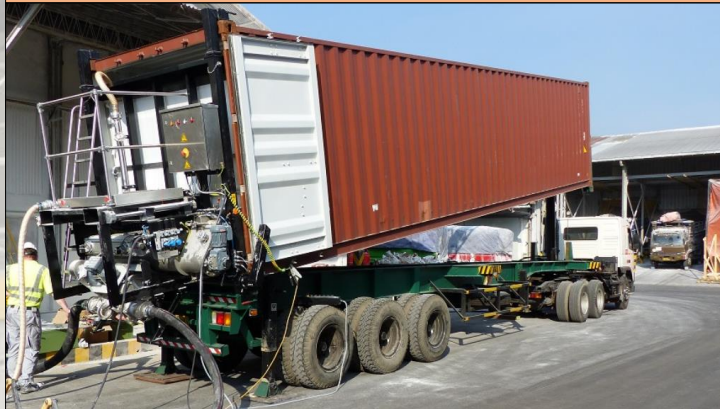

Exclusive service provider of SiloadmaxX GmbH and leading manufacturer of mobile loading and unloading systems

CQF ContainerQuickFlow