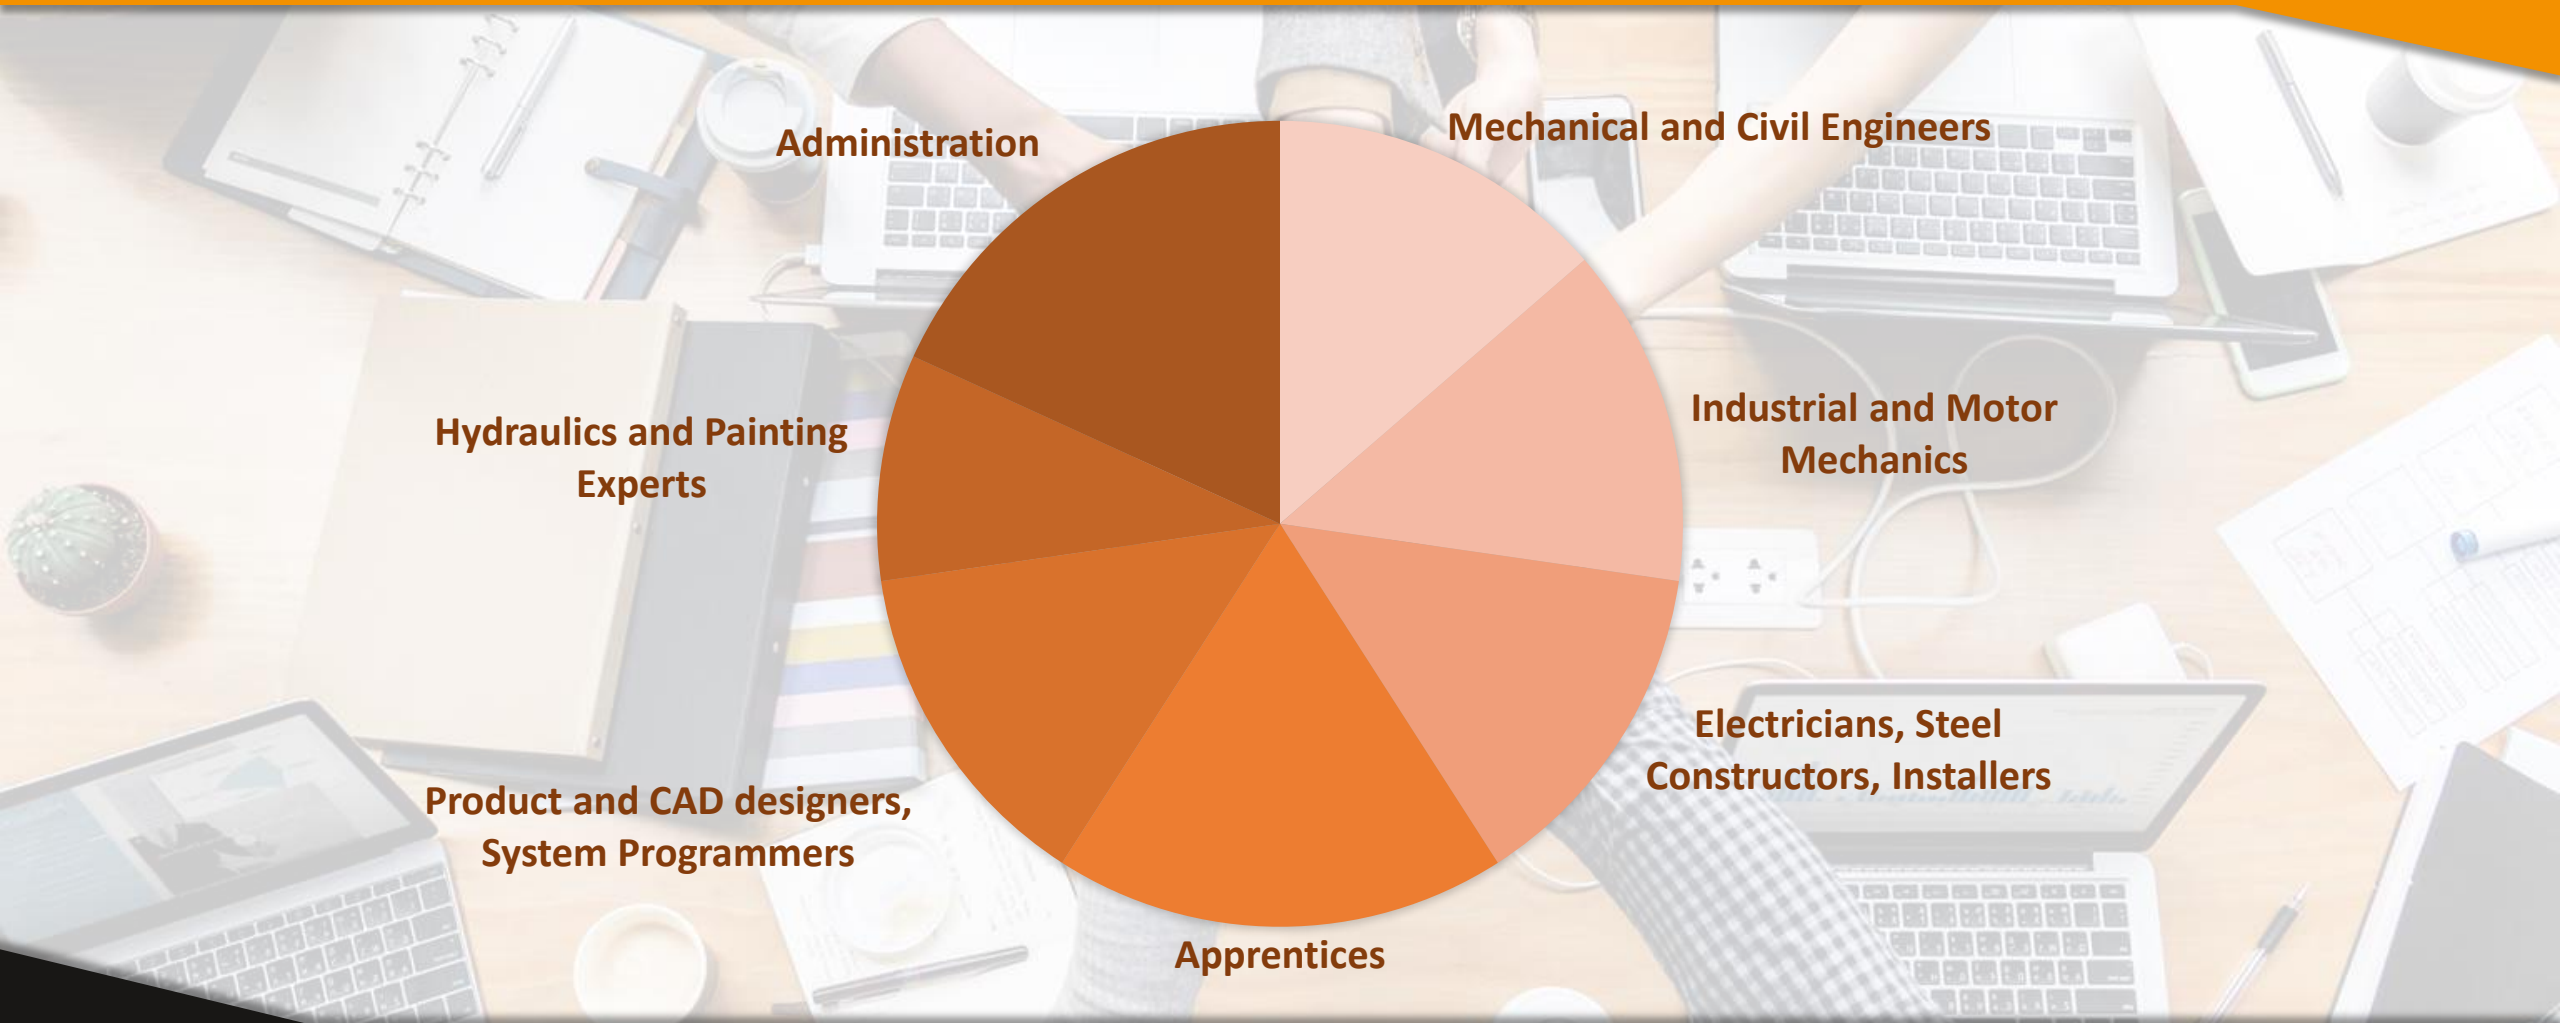

we move your process...

...for over 20 years

Management
System
ISO 9001:2015

www.tuv.com
ID 900004269

Our Team

WWTec GmbH & Co. KG – solutions for your process

Mechanical Engineering

Exclusive service provider of SiloadmaxX GmbH and leading manufacturer of mobile loading and unloading systems