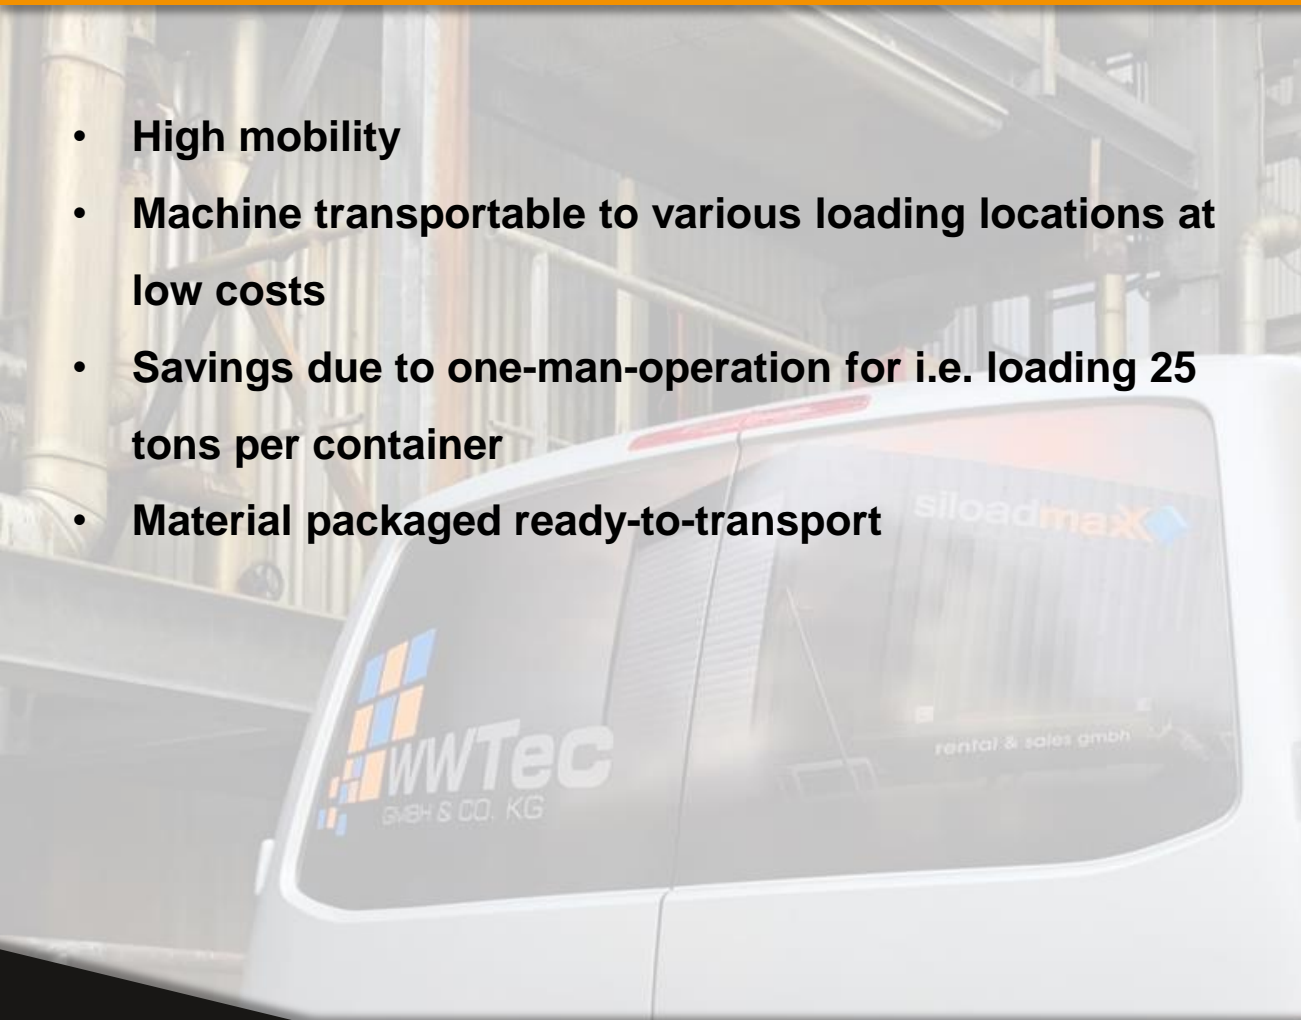

WWTec GmbH & Co. KG – Solutions for Your Process

Liner Filling Station LFS for Container Loading

- Suitable for loading 20' ISO standard containers
- Machine mounted on a 3-ton car-trailer
- Load dusty bulk goods like cement, talcum or granules as well as foodstuff directly from the production plant or with a silo truck in a closed process

siloamax

rental & sales gmbh

Liner Filling Station LFS for Container Loading

- **Modular setup in a closed loading process**
- **Liner opening is hermetically connected to conveying pipe and dust suction**
- **Equipped with a special Mover**
- **Only one operator necessary for moving and container loading**
- **Safe workplace due to 3-point safety struts**

Example of liner connection

Example of safety struts

WWTec GmbH & Co. KG – Solutions for Your Process

Liner Filling Station LFS for Container Loading

- High mobility
- Machine transportable to various loading locations at low costs
- Savings due to one-man-operation for i.e. loading 25 tons per container
- Material packaged ready-to-transport